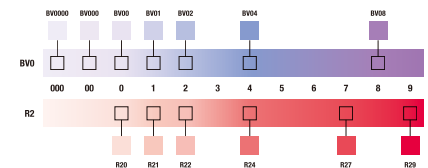

- ① 色記号 大まかな色相
- ② 色系統 各色相を0-9の色系統に分類
- ③ 明度 000-9の12段階の階層
数字が小さいほど明るい
- ④ 色名 慣用的な色名

BV	V	RV	R	YR	Y	YG	G	BG		
BV0000 Pale Thistle	V0000 Rose Quartz	RV0000 Evening Primrose	RV25 Dog Rose Flower	R0000 Pink Beryl	R27 Cadmium Red	YR0000 Pale Chiffon	Y0000 Yellow Fluorite	YG0000 Lily White	G0000 Crystal Opal	BG0000 Snow Green
BV0000 Iridescent Mauve	V0000 Pale Heath	RV0000 Pale Purple	RV29 Crimson	R000 Cherry White	R29 Lipstick Red	YR000 Silk	Y000 Pale Lemon	YG000 Mimosa Yellow	G000 Pale Green	BG000 Pale Aqua
BV00 Mauve Shadow	V01 Heath	RV00 Water Lily	RV32 Shadow Pink	R00 Pinkish White	R30 Pale Yellowish Pink	YR00 Powder Pink	Y00 Barium Yellow	YG01 Green Bice	G00 Jade Green	BG01 Aqua Blue
BV01 Vile	V04 Lilac	RV02 Sugared Almond Pink	RV34 Dark Pink	R01 Pinkish Vanilla	R32 Rosh	YR01 Peach Puff	Y02 Canary Yellow	YG03 Yellow Green	G02 Spectrum Green	BG02 New Blue
BV02 Prune	V05 Azalea	RV04 Shock Pink	RV42 Salmon Pink	R02 Rose Salmon	R35 Coral	YR02 Light Orange	Y04 Acacia	YG05 Sajad	G03 Meadow Green	BG05 Holiday Blue
BV04 Blue Berry	V06 Lavender	RV06 Ceise	RV52 Cotton Candy	R05 Salmon Red	R37 Garnine	YR04 Chrome Orange	Y06 Yellow	YG06 Yellowish Green	G05 Emerald Green	BG07 Petroleum Blue
BV08 Blue Violet	V09 Violet	RV09 Fuchsia	RV55 Hollyhock	R08 Vermilion	R39 Garnet	YR07 Cadmium Orange	Y08 Acid Yellow	YG07 Acid Green	G07 Nir Green	BG09 Blue Green
BV11 Soft Violet	V12 Pale Lilac	RV10 Pink Pink	RV63 Begonia	R11 Pale Cherry Pink	R43 Bougainvillea	YR09 Chinese Orange	Y11 Pale Yellow	YG09 Lettuce Green	G09 Veronese Green	BG10 Cool Shadow
BV13 Hydrangea Blue	V15 MaJow	RV11 Pink	RV66 Raspberry	R12 Light Tea Rose	R46 Strong Red	YR12 Loquat	Y13 Lemon Yellow	YG11 Mignonette	G12 Sea Green	BG11 Moon White
BV17 Deep Reddish Blue	V17 Amethyst	RV13 Tender Pink	RV69 Peony	R14 Light Rouge	R56 Currant	YR14 Caramel	Y15 Cadmium Yellow	YG13 Charfruse	G14 Apple Green	BG13 Mint Green
BV20 Dull Lavender	V20 Wisteria	RV14 Begonia Pink	RV91 Grayish Cherry	R17 Lipstick Orange	R59 Cardinal	YR15 Pumpkin Yellow	Y17 Golden Yellow	YG17 Grass Green	G16 Malachite	BG15 Aqua
BV23 Grayish Lavender	V22 Ash Lavender	RV17 Deep Magenta	RV93 Smoky Purple	R20 Blush	R81 Rose Pink	YR16 Apricot	Y18 Lightning Yellow	YG21 Anise	G17 Forest Green	BG18 Teal Blue
BV25 Grayish Violet	V25 Blackberry	RV19 Red Violet	RV95 Baby Blossoms	R21 Sardonyx	R83 Rose Mist	YR18 Sanguine	Y19 Napoli Yellow	YG23 New Leaf	G19 Bright Parrot Green	BG23 Coral Sea
BV29 Slate	V28 Eggplant	RV21 Light Pink	RV99 Ariqye Purple	R22 Light Prawn	R85 Rose Red	YR20 Yellowish Shade	Y21 Buttercup Yellow	YG25 Cobalt Green	G20 Wax White	BG32 Aqua Mint
BV31 Pale Lavender	V91 Pale Grape	RV23 Pure Pink		R24 Prawn	R89 Dark Red	YR21 Cream	Y23 Yellowish Beige	YG41 Pale Cobalt Green	G21 Lime Green	
BV34 Bluebell	V93 Early Grape					YR23 Yellow Ochre	Y26 Mustard	YG45 Cobalt Green	G24 Willow	
	V95 Light Grape					YR24 Pale Sepia	Y28 Lionet Gold	YG61 Pale Moss	G28 Ocean Green	
	V99 Aubergine					YR27 Tuscan Orange	Y32 Cashmere	YG63 Pea Green	G29 Pine Tree Green	
						YR30 Macadamia Nut	Y35 Maize	YG67 Moss	G40 Dim Green	
						YR31 Light Reddish Yellow	Y38 Honey	YG91 Putty	G43 Pistachio	
						YR61 Spring Orange		YG93 Grayish Yellow	G46 Mistotou	
						YR65 Ato		YG95 Pale Olive	G82 Spring Dim Green	
						YR68 Orange		YG97 Spanish Olive	G85 Verdigris	
						YR82 Mellow Peach		YG99 Marine Green	G94 Grayish Olive	
									G99 Olive	